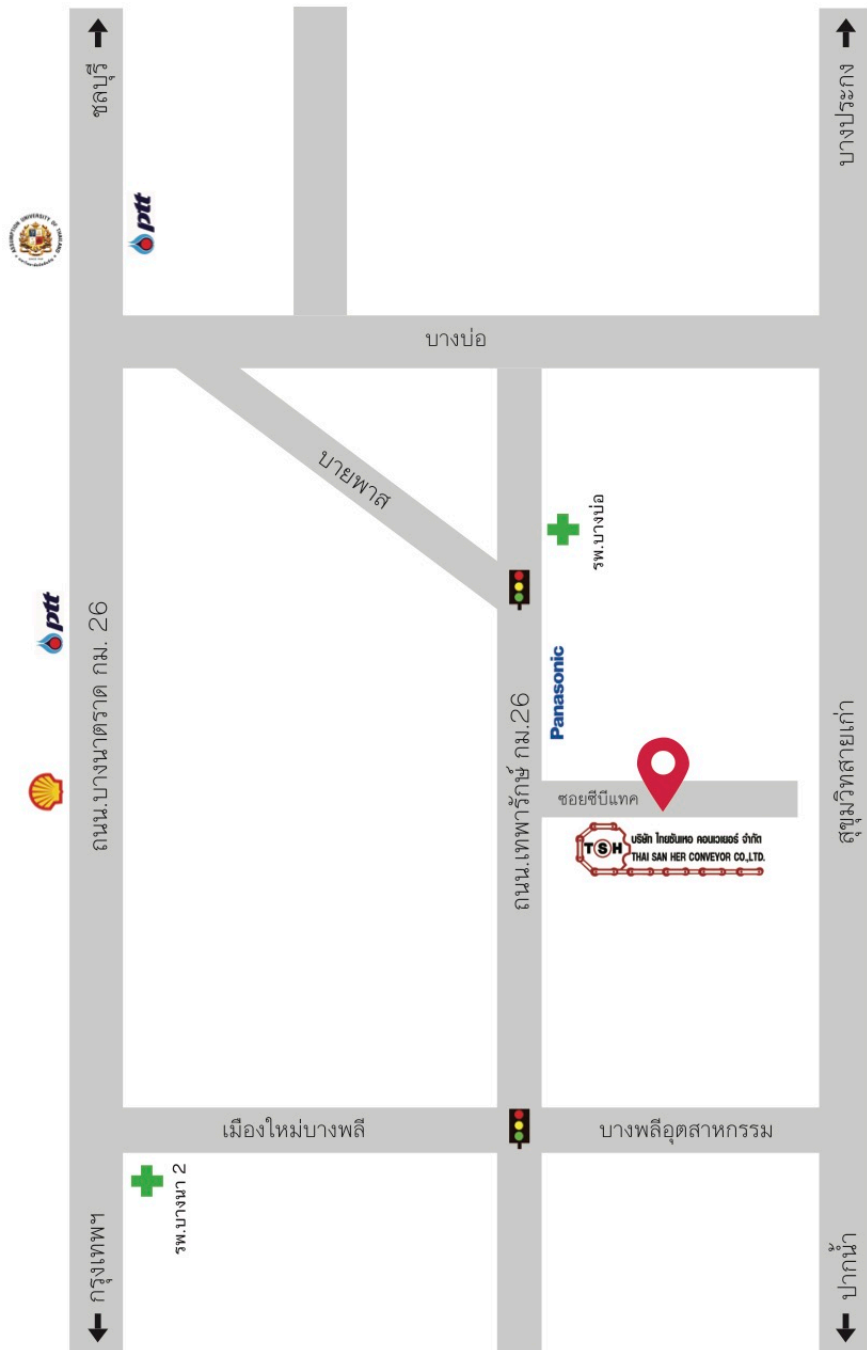

CONTACT US

02-036-0997-8
02-036-0896

02-036-0895

@tshconveyor

thaisanherconveyor

E-mail: tshconveyor@hotmail.com

www.tshconveyor.com

บริษัท ไทยซันเฮอ คอนเวเยอร์ จำกัด
THAI SAN HER CONVEYOR CO.,LTD

109/113 หมู่ 2 ต บางเสาธง อ บางเสาธง จ สมุทรปราการ 10570

109/113 Moo 2 T.Bangsaothong, A.Bangsaothong, Samutprakarn 10570

TEL: 02-036-0997-8, 02-036-0896 FAX: 02-036-0895

www.tshconveyor.com E-mail: tshconveyor@hotmail.com LINE: @tshconveyor